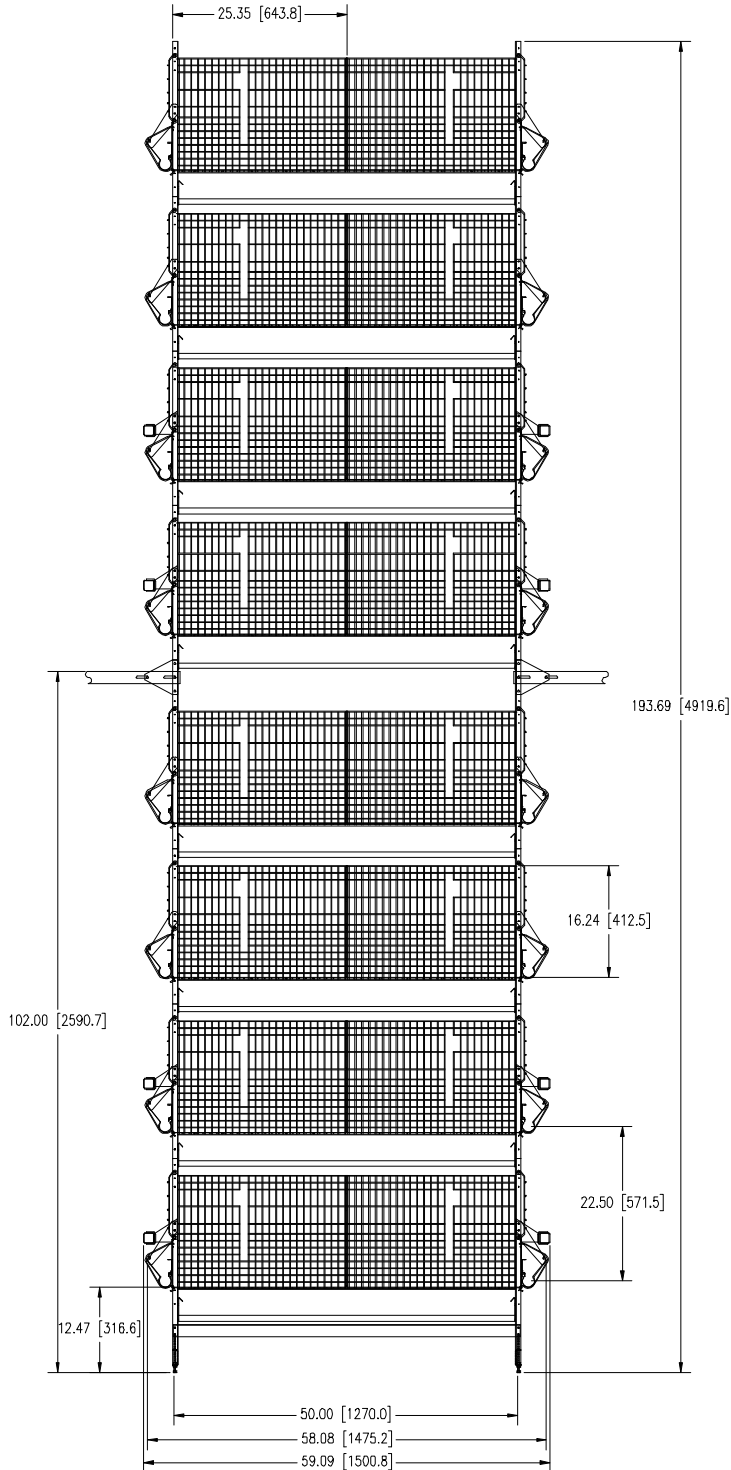

8-HIGH MODULAR MANURE BELT BROOD GROW WITH WALKWAY

BROOD GROW

in[mm]

This is a representative sample of a popular style. Please contact us for additional options or special designs at egg@choretime.com.